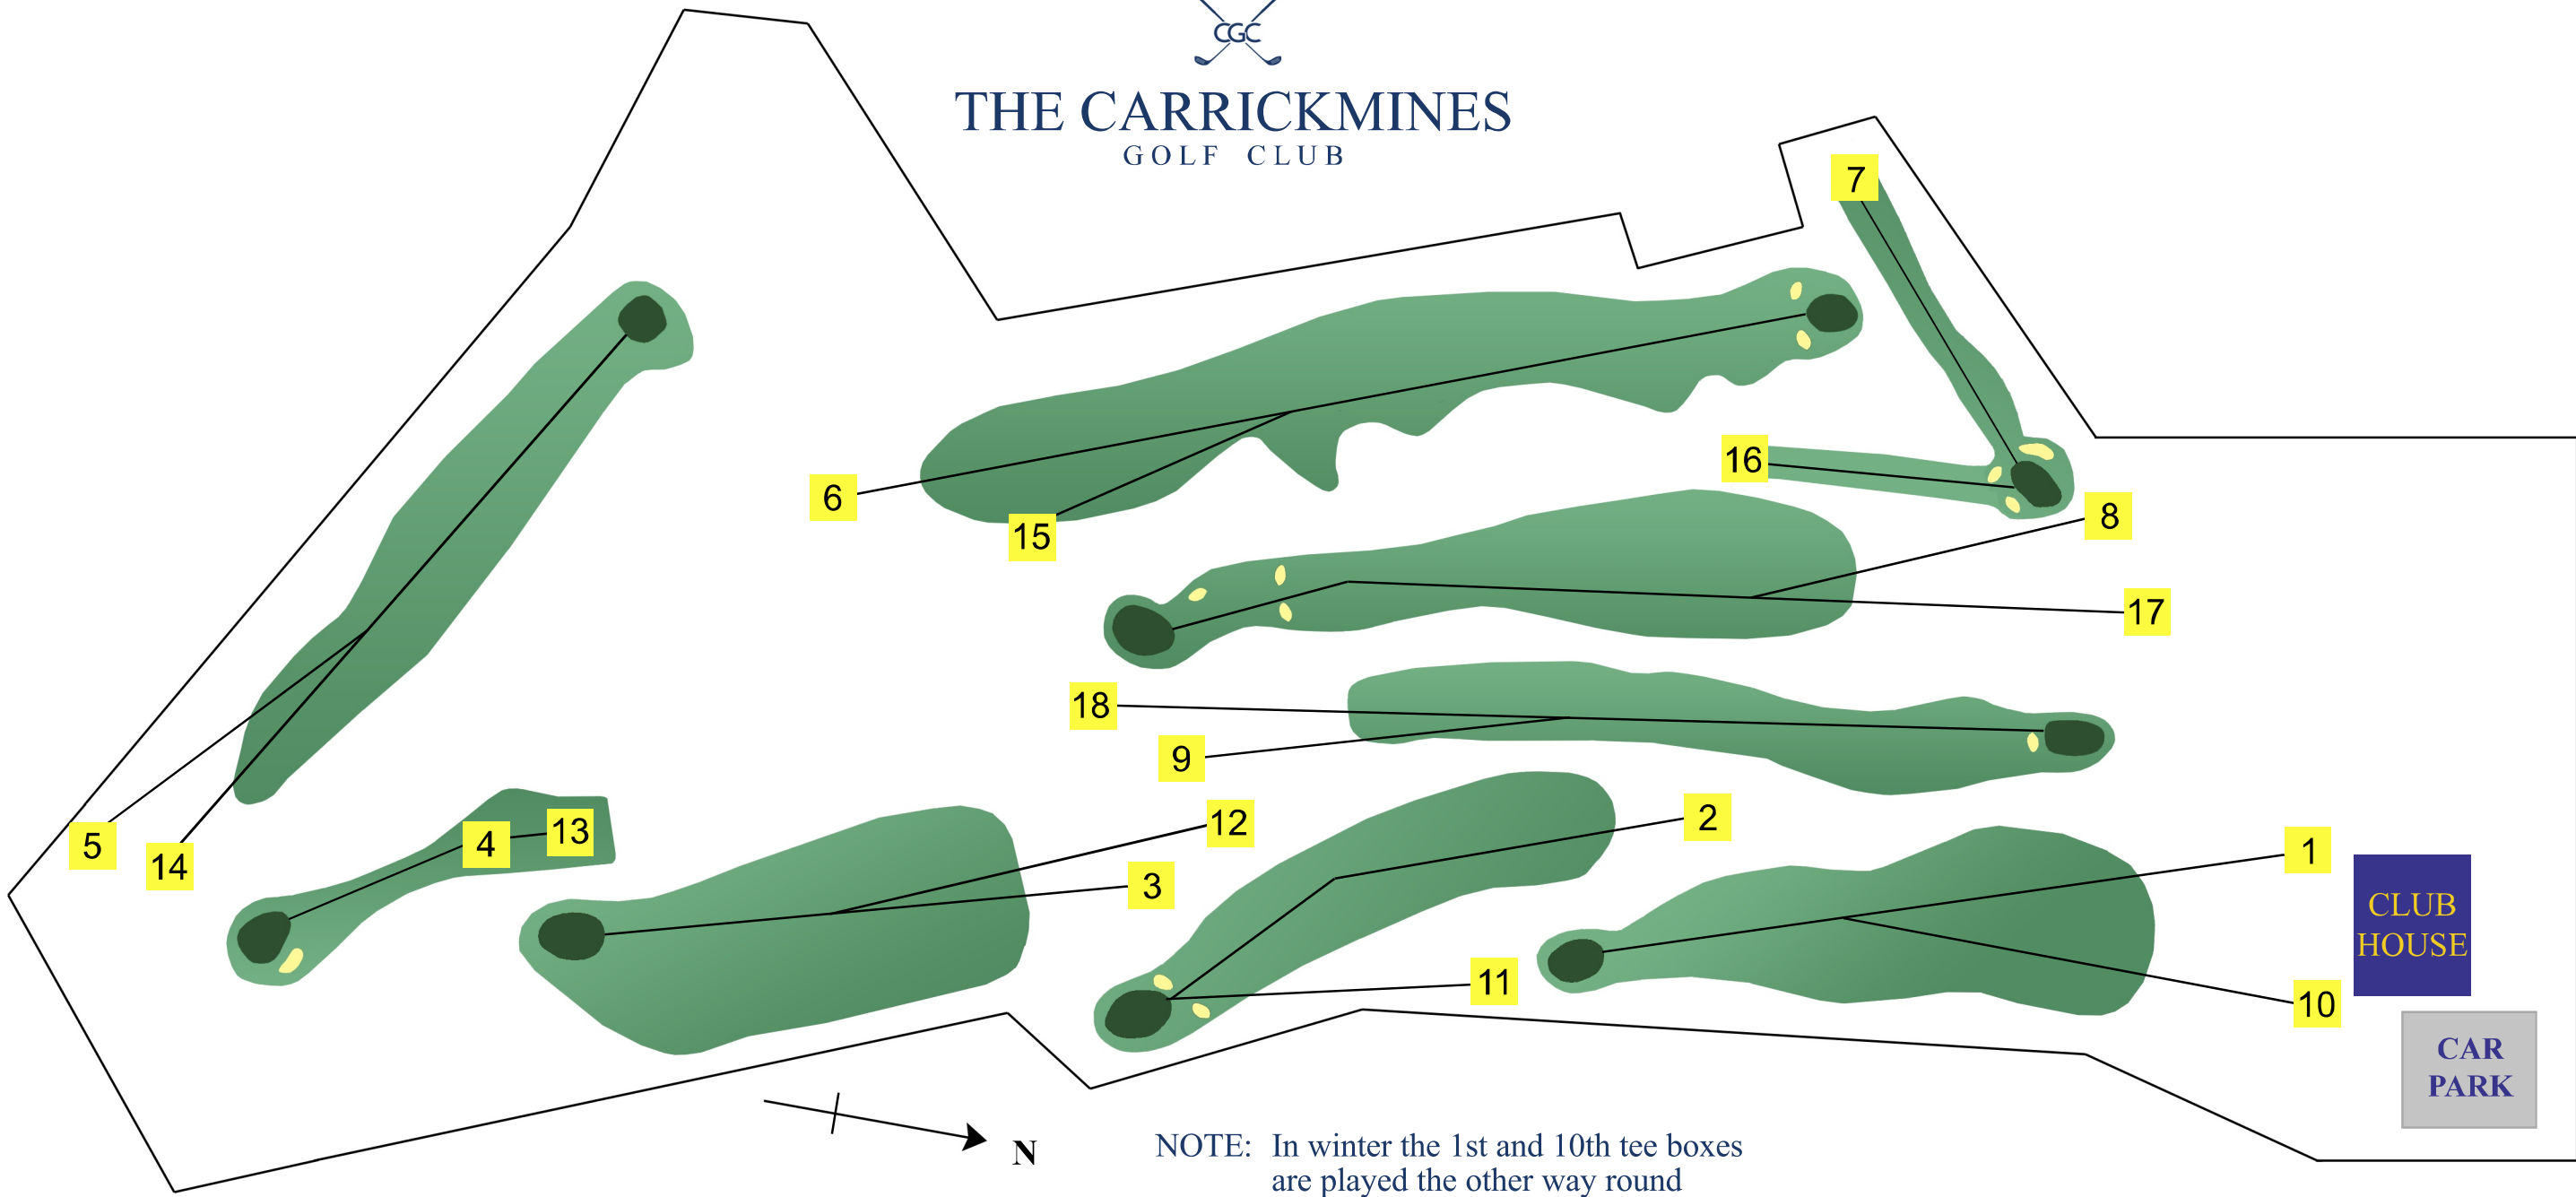

# THE CARRICKMINES GOLF CLUB

CLUB  
HOUSE

CAR  
PARK

NOTE: In winter the 1st and 10th tee boxes  
are played the other way round